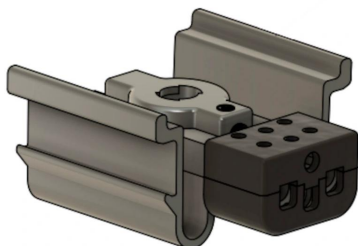

Adaptateur Maximum

ADAPTER PENDEL MAX AC

900216

Prix 22,90 € TVA incluse

Variant

ADAPTER PENDEL MAX AC ▼

Relais
L1: 10A/250V
L2: 10A/250V
L3: 10A/250V

Spécification