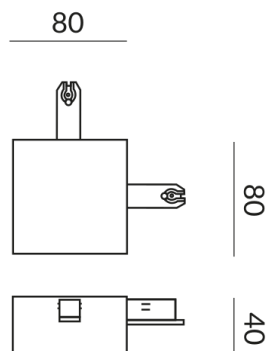

Données techniques

Watt

2 x 1000 Watt

Circuits

2 x Circuits

Classe de protection

1

Indice de protection

IP20

Poids

0.27 kg

Design

BRUCK-Design