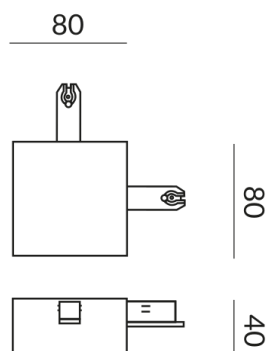

Données techniques

Watt

2 x 1000 Watt

Circuits

2 x Circuits

Classe de protection

1

Indice de protection

IP20

Poids

0.27 kg

Design

BRUCK-Design