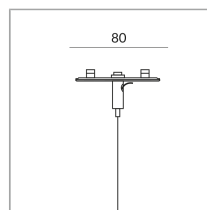

## Specification

**700120ws**  
painted white  
[Light data ldt/ies](#)  
[3D data 3ds](#)  
[5-year guarantee](#)

Dirk Wortmeyer

Where to buy? - [Dealer](#)