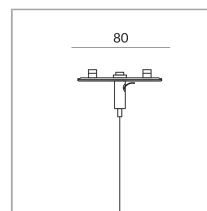

ADDITIONAL SUSPENSION FOR HEAVY LUMINAIRES ALL-IN

ADDITIONAL SUSPENSION
HEAVY LUMINAIRES ALL-IN

700120sw
Price €44.90 incl. VAT

Body Color

Specification

700120sw
painted black

[Light data ldt/ies](#)
[3D data 3ds](#)
[5-year guarantee](#)