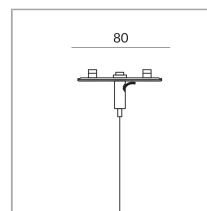

ADDITIONAL SUSPENSION FOR HEAVY LUMINAIRES ALL-IN

ADDITIONAL SUSPENSION
HEAVY LUMINAIRES ALL-IN

700120mcgy
Price €44.90 incl. VAT

Body Color

Specification

700120mcgy
mattchrome painted

[Light data ldt/ies](#)
[3D data 3ds](#)
[5-year guarantee](#)