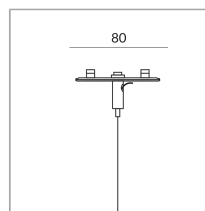

## Specification

**700120mcgy**  
mattchrome painted

[Light data ldt/ies](#)  
[3D data 3ds](#)

Dirk Wortmeyer

Where to buy? - [Dealer](#)