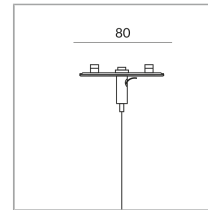

ADDITIONAL SUSPENSION FOR HEAVY LUMINAIRES ALL-IN

ADDITIONAL SUSPENSION
HEAVY LUMINAIRES ALL-IN

700120ch
Price €44.90 incl. VAT

Body Color

Specification

700120ch
chrome

[Light data ldt/ies](#)
[3D data 3ds](#)