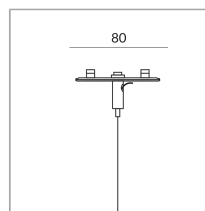

ADDITIONAL SUSPENSION FOR HEAVY LUMINAIRES ALL-IN

ADDITIONAL SUSPENSION
HEAVY LUMINAIRES ALL-IN

700120ch
Price €44.90 incl. VAT

Body Color

Specification

700120ch
chrome

[Light data ldt/ies](#)
[3D data 3ds](#)
[5-year guarantee](#)