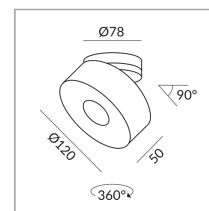

50°

Select Variant

VITO 75 DUO SPOT 50° LV C (Unavaila

Mount Type

Deckenanbau (C)

Diameter

120mm

Body Color

System

Specification

101310sw
painted black
14 Wattage
2000 K
1200 lm
CRI 90
230 Volt
Phasenabschnitt (C)

[Installation pdf](#)
[Light data ldt/ies](#)
[3D data 3ds](#)
5-year guarantee

Where to buy? - [Dealer](#)