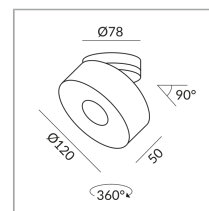

Deckenanbau (C)

Diameter

120mm

Body Color

System

Specification

101310sw
painted black
14 Wattage
2000 K
1200 lm
CRI 90
230 Volt
Phasenabschnitt (C)

[Installation pdf](#)
[Light data ldt/ies](#)
[3D data 3ds](#)
5-year guarantee