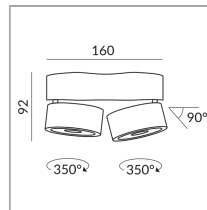

Select Variant

VITO 75 DUO SPOT 50° LV C ▼

Mount Type

Deckenanbau (C)

Diameter

75

Body Color

## Specification

**101308sw**  
painted black  
Phasenabschnitt (C)

[Installation pdf](#)  
[Light data ldt/ies](#)  
[3D data 3ds](#)  
[5-year guarantee](#)

Where to buy? - [Dealer](#)