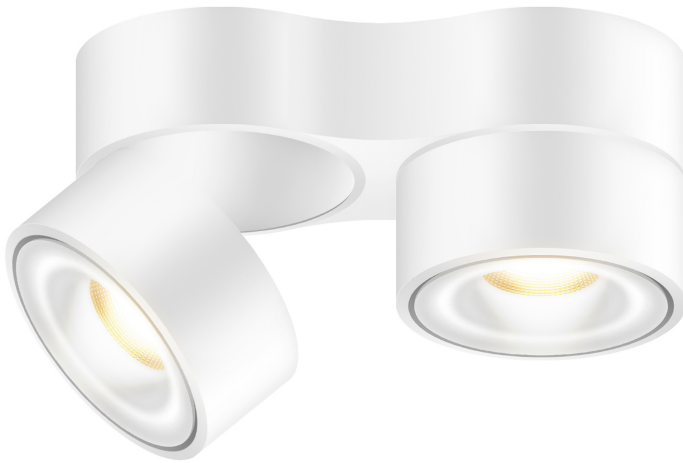

# VITO

VITO 100 DUO SPOT 50° LVC

101306ws  
LED  
50°  
Dimmable  
Price €349.00 incl. VAT

Angle

50°

Variant

VITO 75 DUO SPOT 50° LVC (Unavaila

Mount Type

Deckenanbau (C)

Diameter

100mm

Body Color

## Specification

**101306ws**  
painted white  
28 Wattage  
2000 K  
2400 lm  
CRI 90  
230 Volt  
Phasenabschnitt (C)

[Installation pdf](#)  
[Light data ldt/ies](#)  
[3D data 3ds](#)  
[5-year guarantee](#)