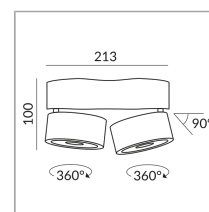

50°

Select Variant

VITO 75 DUO SPOT 50° LVC C (Unavaila ▼)

Mount Type

Deckenanbau (C)

Diameter

100mm

Body Color

System

Specification

101306ws

Painted white

28 Wattage

2000 K

2400 lm

CRI 90