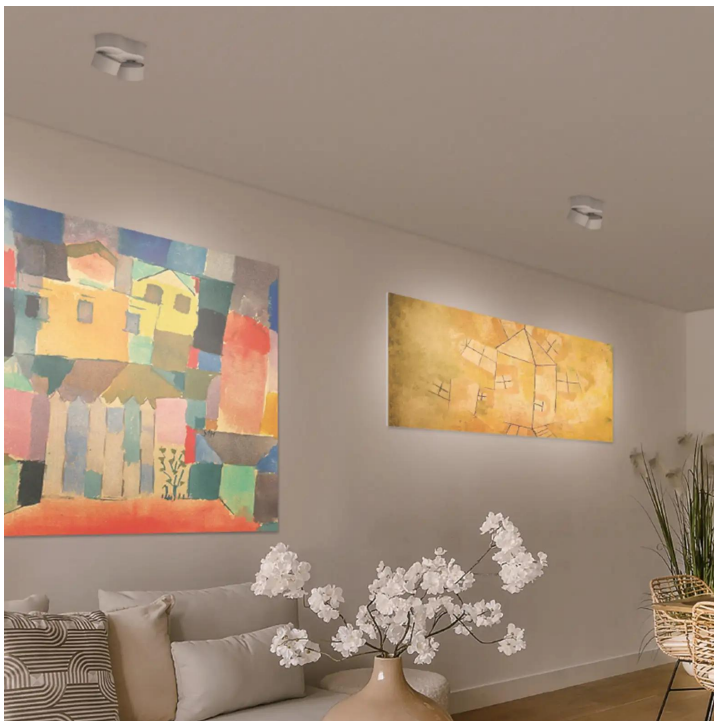

System

Specification

101306ws
painted white
28 Wattage
2000 K
2400 lm
CRI 90
230 Volt
Phasenabschnitt (C)

[Installation pdf](#)
[Light data ldt/ies](#)
[3D data 3ds](#)
[5-year guarantee](#)

Where to buy? - [Dealer](#)