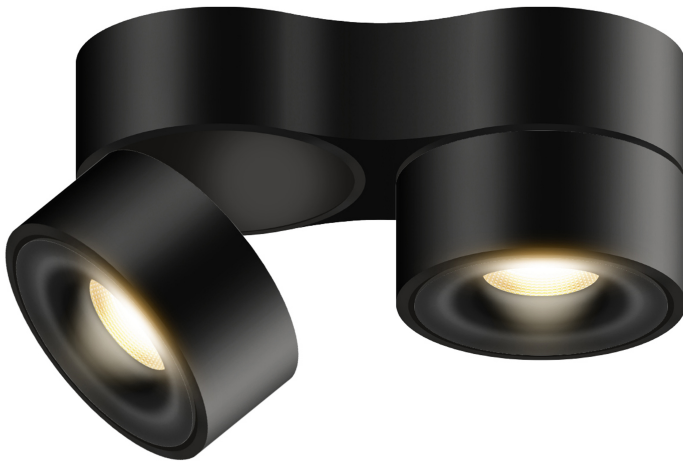

BRUCK.

VITO

VITO 100 DUO SPOT 50° LVC

101306sw
LED
50°
Dimmable
Price €349.00 incl. VAT

Angle

50°

Variant

VITO 75 DUO SPOT 50° LVC (Unavaila

Mount Type

Deckenanbau (C)

Diameter

100mm

Body Color

System

Specification

101306sw
painted black
28 Wattage
2000 K
2400 lm
CRI 90
230 Volt
Phasenabschnitt (C)