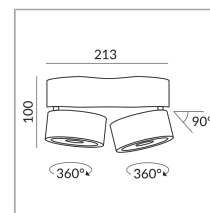

50°

Select Variant

VITO 75 DUO SPOT 50° LVC (Unavaila

Mount Type

Deckenanbau (C)

Diameter

100mm

Body Color

System

Specification

101306sw

Painted black

28 Wattage

2000 K

2400 lm

CRI 90