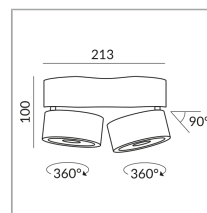

Mount Type

Deckenanbau (C)

Diameter

100mm

Body Color

System

Specification

101306sw
painted black
28 Wattage
2000 K
2400 lm
CRI 90
230 Volt
Phasenabschnitt (C)