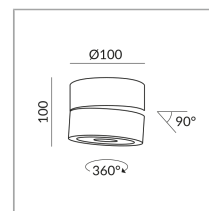

50°

Variant

VITO 75 DUO SPOT 50° LV C (Unavaila

Mount Type

Deckenanbau (C)

Diameter

100mm

Body Color

System

Specification

101305sw
painted black
14 Wattage
2000 K
1200 lm
CRI 90
230 Volt
Phasenabschnitt (C)

[Installation pdf](#)
[Light data ldt/ies](#)
[3D data 3ds](#)
[5-year guarantee](#)

Where to buy? - [Dealer](#)