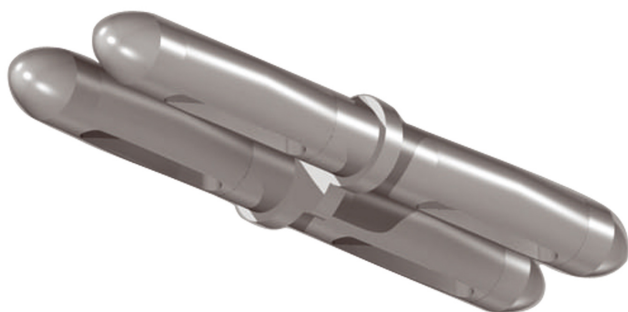

# CONNECTOR ISO VIA

CONNECTOR ISO VIA

Auslaufartikel  
160409mcgy  
Price €29.90 incl. VAT

Body Color

## Specification

**160409mcgy**  
mattchrome painted  
300 Wattage

[Installation pdf](#)  
[Light data ldt/ies](#)  
[3D data 3ds](#)  
[5-year guarantee](#)

Martin Kania

not conductive

Where to buy? - [Dealer](#)