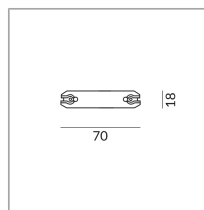

Specification

860082sw

Painted black

1000 Wattage

[Light data ldt/ies](#)

[3D data 3ds](#)

[5-year guarantee](#)

Where to buy? - [Dealer](#)