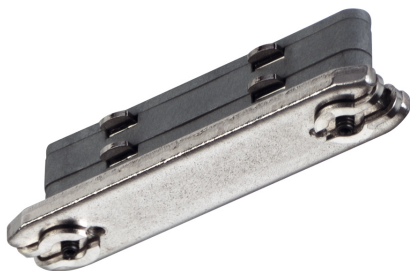

CONNECTOR DLR

CONNECTOR DLR

860082sw

LED

Price €39.90 incl. VAT

Body Color

Specification

860082sw

Painted black

1000 Wattage

[Light data ldt/ies](#)

[3D data 3ds](#)

[5-year guarantee](#)

Where to buy? - [Dealer](#)