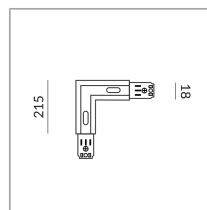

CONNECTOR ALL-IN

CONNECTOR 90° ALL-IN

700081ws

Price €109.90 incl. VAT

Body Color

Specification

700081ws

painting white