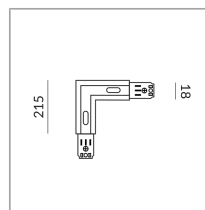

CONNECTOR ALL-IN

CONNECTOR 90° ALL-IN

700081sw

Price €109.90 incl. VAT

Body Color

Specification

700081sw

painting black