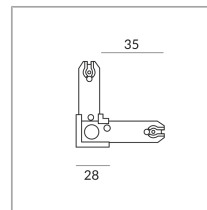

CONNECTOR 90° DLR

VERBINDER 90° DLR

860081mcgy

90°

Price €89.90 incl. VAT

Body Color

Specification

860081mcgy
matchrome painted
1000.00 Wattage