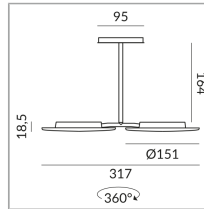

Specification

714035mcgy

matchrome painted

30 Wattage

2700 K

2400 lm

CRI 93

230 Volt

Phasenabschnitt (C)

Optional 3000k

[Light data ldt/ies](#)

[3D data 3ds](#)

5-year guarantee

Dirk Wortmeyer

Where to buy? - [Dealer](#)