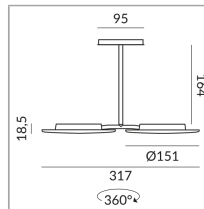

Specification

714035mcgy

matchrome painted

30 Wattage

2700 K

2400 lm

CRI 93

230 Volt

Phasenabschnitt (C)

Optional 3000k

[Light data ldt/ies](#)

[3D data 3ds](#)

5-year guarantee

Dirk Wortmeyer

Where to buy? - [Dealer](#)