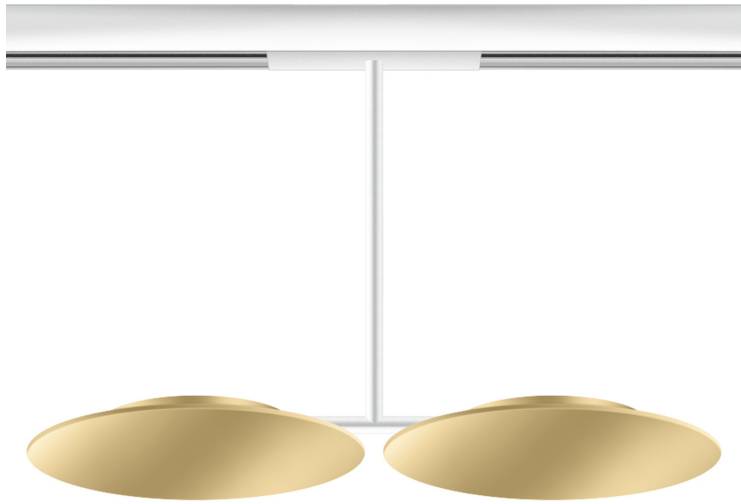

UP DUO

UP DUO ALL-IN

714035hw

LED

Dimmable

Price €499.00 incl. VAT

Body Color