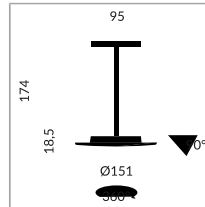

System

Specification

714030sw

Painted black

15 Wattage

2700 K

1200 lm

230 Volt

Phasenabschnitt (C)

Optional 3000k

[Installation pdf](#)

[Light data ldt/ies](#)

[3D data 3ds](#)

5-year guarantee

Dirk Wortmeyer

Where to buy? - [Dealer](#)