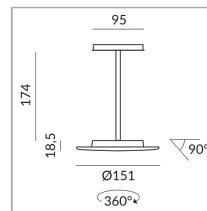

System

Specification

714030sw

Painted black

15 Wattage

2700 K

1200 lm

230 Volt