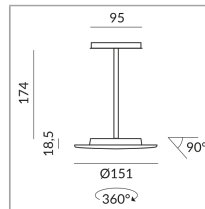

System

Specification

714030mcgy

matchrome painted

15 Wattage

2700 K

1200 lm

230 Volt