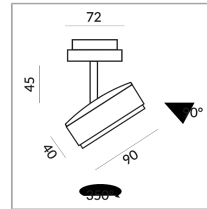

TUTO II SPOT

TUTO II 110° DLR

864116wg
 LED
 110°
 Dimmable
 Price €239.00 incl. VAT

Body Color

Angle

110°

Systems

DUOLARE 230V track

System

Specification

864116wg
 white lacquered inside
 gold
 10 Wattage
 2700 K
 800 lm
 CRI 90
 230 Volt
 Phasenabschnitt (C)

[Light data ldt/ies](#)
[3D data 3ds](#)
 5-year guarantee

Where to buy? - [Dealer](#)