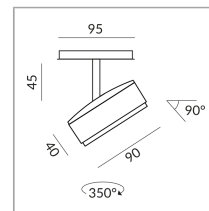

System

Specification

714091wg
outside white, inside
gold
10 Wattage
2700 K
800 lm
CRI 90
230 Volt
Phasenabschnitt (C)
[Light data ldt/ies](#)
[3D data 3ds](#)
5-year guarantee

Where to buy? - [Dealer](#)