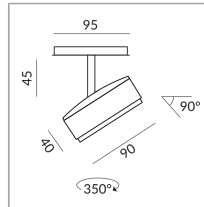

System

Specification

714091sw
painted black
10 Wattage
2700 K
800 lm
CRI 90
230 Volt
Phasenabschnitt (C)

[Light data ldt/ies](#)
[3D data 3ds](#)
[5-year guarantee](#)

Where to buy? - [Dealer](#)