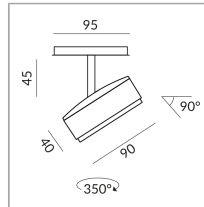

System

Specification

714091sg
outside black, inside gold
10 Wattage
2700 K
800 lm
CRI 90
230 Volt
Phasenabschnitt (C)
[Light data ldt/ies](#)
[3D data 3ds](#)
5-year guarantee

Where to buy? - [Dealer](#)