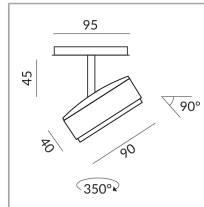

TUTO II SPOT

TUTO II SPOT 110° ALL-IN

714091gr
LED
Dimmable
Price €219.00 incl. VAT

Angle

110°

Systems

ALL-IN 230V track

Body Color

System

Specification

714091gr
painted grey
10 Wattage
2700 K
800 lm
CRI 90
230 Volt
Phasenabschnitt (C)

[Light data ldt/ies](#)
[3D data 3ds](#)
[5-year guarantee](#)

Where to buy? - [Dealer](#)