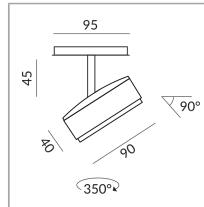

## Specification

**714091gr**  
painted grey  
10 Wattage  
2700 K  
800 lm  
CRI 90  
230 Volt  
Phasenabschnitt (C)

[Light data ldt/ies](#)  
[3D data 3ds](#)  
[5-year guarantee](#)

Where to buy? - [Dealer](#)