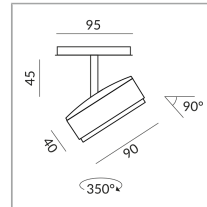

Specification

714090ws

Painted white

10 Wattage

2700 K

800 lm

CRI 90

230 Volt

Phasenabschnitt (C)

[Light data ldt/ies](#)

[3D data 3ds](#)

[5-year guarantee](#)

Where to buy? - [Dealer](#)