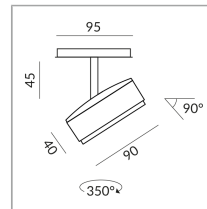

Specification

714090wg

outside white, inside gold

10 Wattage

2700 K

800 lm

CRI 90

230 Volt

Phasenabschnitt (C)

[Light data ldt/ies](#)

[3D data 3ds](#)

5-year guarantee