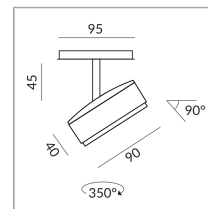

Systems

ALL-IN 230V track

Body Color

System

Specification

714090sg

outside black, inside gold

10 Wattage