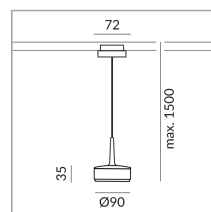

## Specification

**864260gr**

painted grey

10 Wattage

2700 K

800 lm

CRI 90

230 Volt