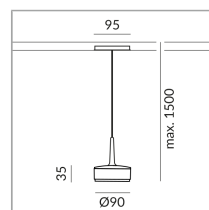

Systems

ALL-IN 230V track

System

Specification

714260gr

Painted grey

10 Wattage

2700 K