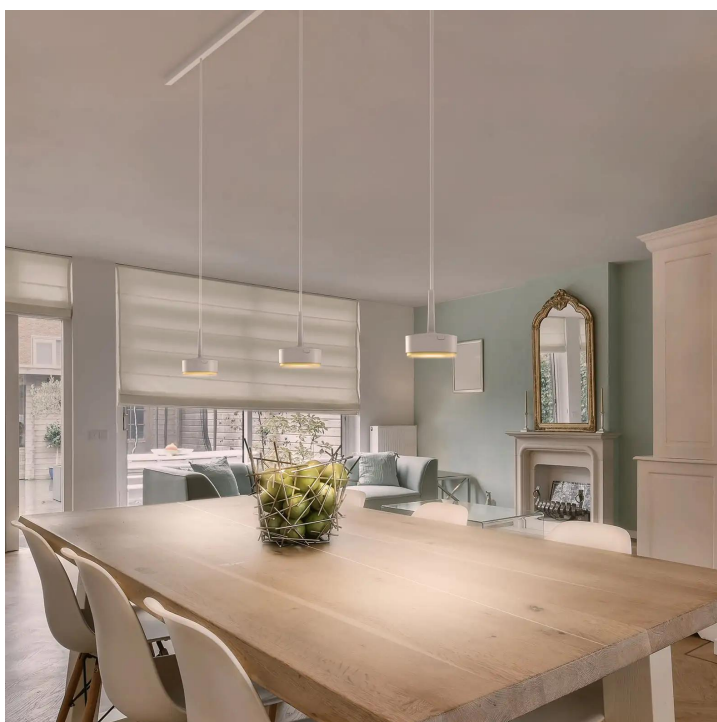

Systems

ALL-IN 230V track

System

Specification

714260gr

Painted grey

10 Wattage

2700 K