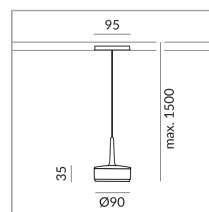

Systems

ALL-IN 230V track

System

Specification

714260gr

Painted grey

10 Wattage

2700 K