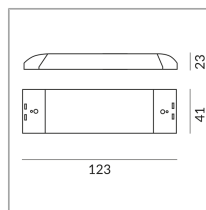

157848
45813 Wattage
140 ads.milliampere

[Installation pdf](#)
[Light data ldt/ies](#)
[3D data 3ds](#)
[5-year guarantee](#)

Where to buy? - [Dealer](#)