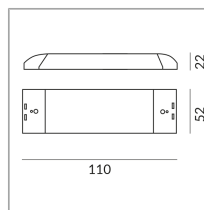

Variant

KONSTANTSTROMQUELLE 350mA 15 (Unavailable)

Specification

157847

painted white

21 Wattage

500 ads.milliampere

[Light data ldt/ies](#)