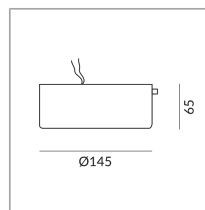

## Specification

**150014ws**  
painted white  
300 Wattage

[Installation pdf](#)  
[Light data ldt/ies](#)  
[3D data 3ds](#)

RING CORE  
TRANSFORMER

Where to buy? - [Dealer](#)