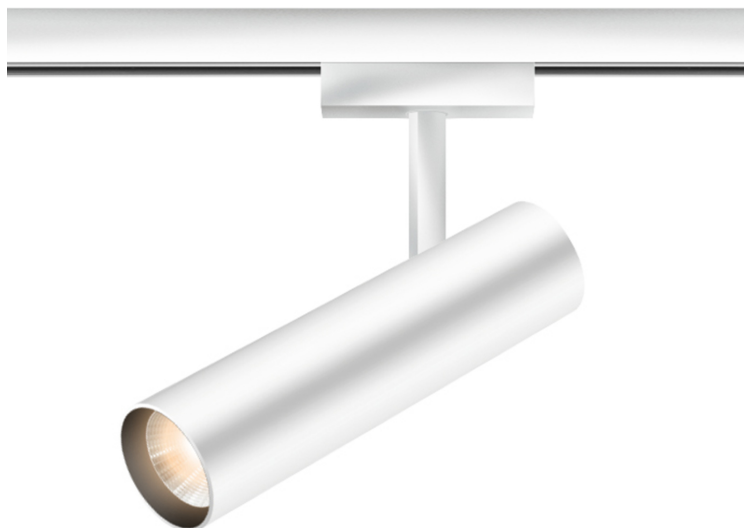

BRUCK.

SWAP SPOT

SWAP SPOT 30° LV DLR

862041ws

LED

Dimmable

Price €259.00 incl. VAT

Angle

30°

Systems

DUOLARE 230V track

Body Color

Specification

862041ws

painted white

Phasenabschnitt (C)