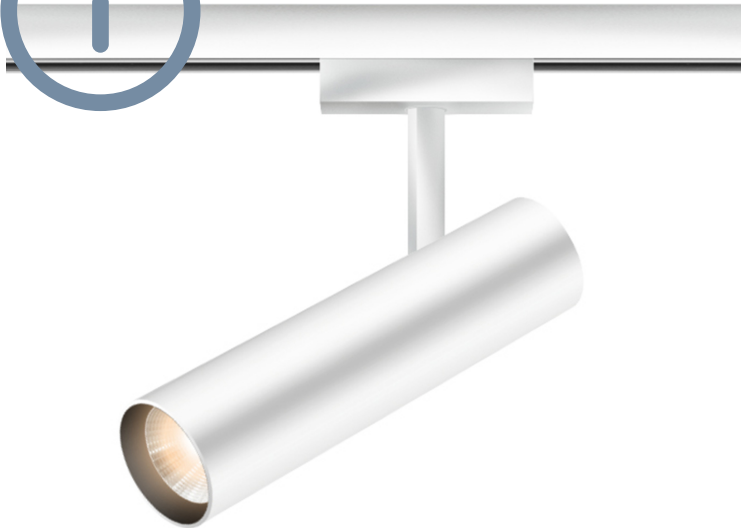

SWAP SPOT

SWAP SPOT 50° LV DLR

862040ws

LED

Dimmable

Price €259.00 incl. VAT

Systems

DUOLARE 230V track

Body Color

Angle

50°

System

Specification

862040ws

Painted white

Phasenabschnitt (C)