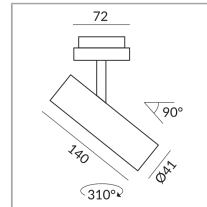

Specification

862040ws

Painted white

Phasenabschnitt (C)

[Installation pdf](#)

[Light data ldt/ies](#)

[3D data 3ds](#)

[5-year guarantee](#)