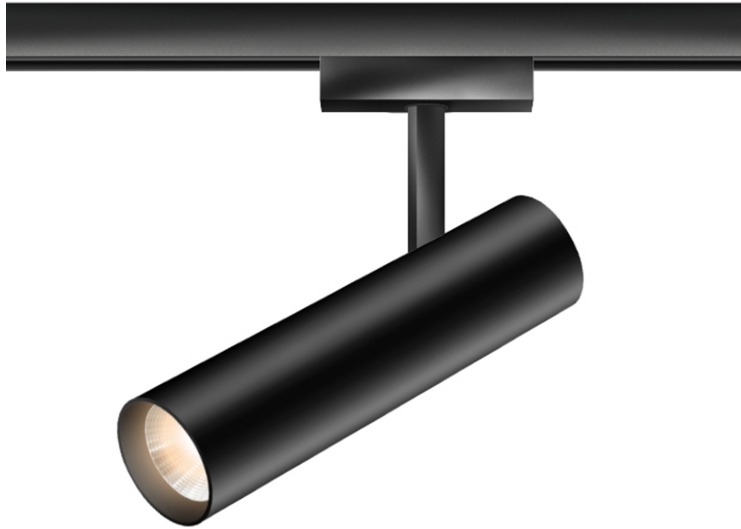

# SWAP SPOT

SWAP SPOT 50° LV DLR

862040sw  
LED  
Dimmable  
Price €259.00 incl. VAT

Angle

50°

Systems

DUOLARE 230V track

Body Color

## Specification

**862040sw**  
painted black  
Phasenabschnitt (C)

[Installation pdf](#)  
[Light data ldt/ies](#)  
[3D data 3ds](#)  
[5-year guarantee](#)

Where to buy? - [Dealer](#)