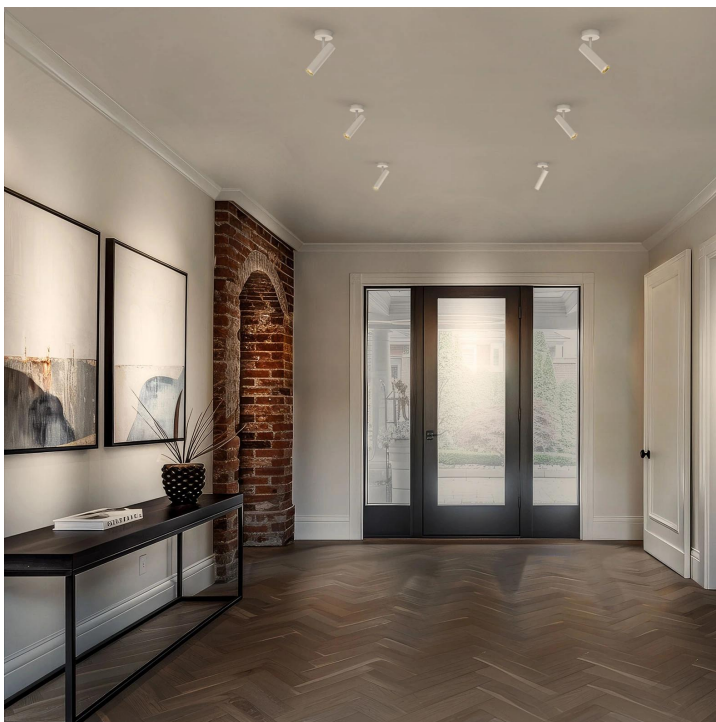

Specification

102041ws

Painted white

Phasenabschnitt (C)

[Installation pdf](#)

[Light data ldt/ies](#)

[3D data 3ds](#)

[5-year guarantee](#)