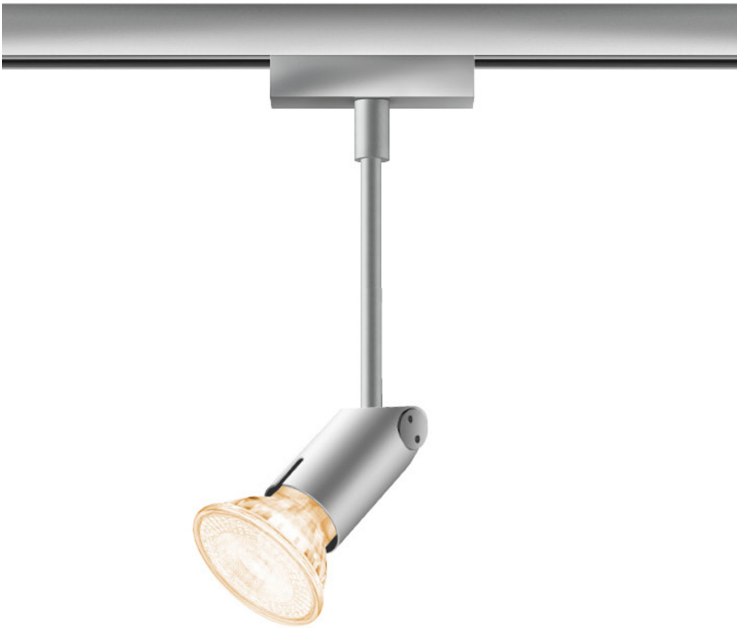

STAR CLAREO GU10

STAR CLAREO GU10 DLR

860255mcgy
G10
Dimmable
Price €269.00 incl. VAT

Systems
DUOLARE 230V track

Variant
STAR CLAREO GU10 ALL-IN (Unavailable) ▼

Body Color

System

Specification

860255mcgy
matchrome painted
50 Wattage
230 Volt
Universal (L,C)

[Installation pdf](#)
[Light data ldt/ies](#)
[3D data 3ds](#)
[5-year guarantee](#)

Achim Bredin

Where to buy? - [Dealer](#)