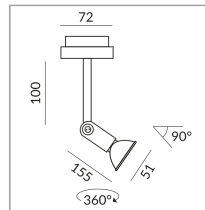

860255mcgy
matchrome painted
50 Wattage
230 Volt
Universal (L,C)

[Installation pdf](#)
[Light data ldt/ies](#)
[3D data 3ds](#)
[5-year guarantee](#)

Achim Bredin

Where to buy? - [Dealer](#)