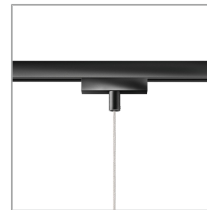

BRUCK.

STAR 55

STAR 55 80° DLR

864075sw

LED

80°

Dimmable

Price €499.00 incl. VAT

Body Color

Systems

DUOLARE 230V track

System

Specification

864075sw

painted black

10 Wattage

2700 K

800 lm

CRI 90

230 Volt

Phasenabschnitt (C)

Optional 3000k

[Installation pdf](#)

[Light data ldt/ies](#)

[3D data 3ds](#)

[5-year guarantee](#)

BRUCK-Design

Where to buy? - [Dealer](#)