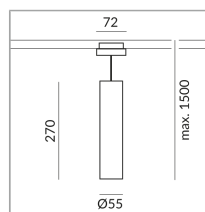

BRUCK.

STAR 55

STAR 55 80° DLR

864075mcgy

LED

80°

Dimmable

Price €499.00 incl. VAT

Body Color

Systems

DUOLARE 230V track

System

Specification

864075mcgy

mattchrome painted

10 Wattage

2700 K

800 lm

CRI 90

230 Volt

Phasenabschnitt (C)

Optional 3000k

[Installation pdf](#)

[Light data ldt/ies](#)

[3D data 3ds](#)

[5-year guarantee](#)

BRUCK-Design

Where to buy? - [Dealer](#)