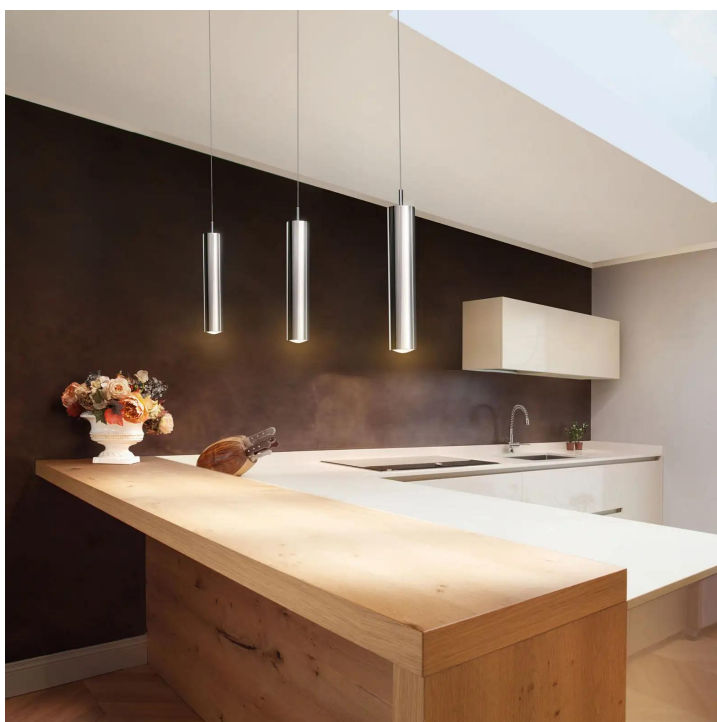

Body Color

Systems

DUOLARE 230V track

System

Specification

864075mcgy

mattchrome painted

10 Wattage