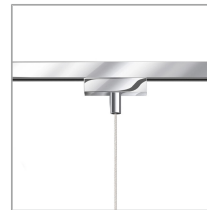

Body Color

Systems

DUOLARE 230V track

System

Specification

864075ch

chrome

10 Wattage