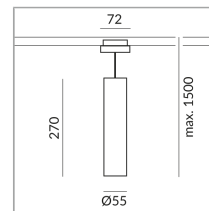

Body Color

Systems

DUOLARE 230V track

System

Specification

864075ch

chrome

10 Wattage