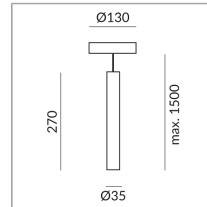

Single luminaire

Body Color

System

Specification

101107ws

Painted white

15 Wattage

2700 K