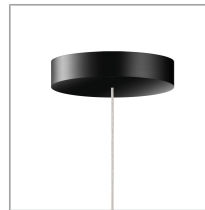

STAR 35

STAR 35 LV S

101107sw

LED

100°

Dimmable

Price €399.00 incl. VAT

Systems

Single luminaire

Body Color

System

Specification

101107sw

painted black

15 Wattage

2700 K