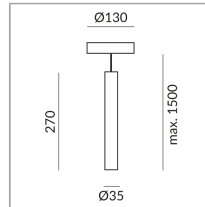

Single luminaire

Body Color

System

Specification

101107sw

painted black

15 Wattage

2700 K