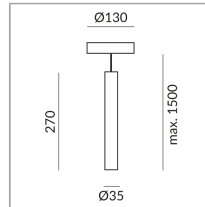

## Specification

**101107mcgy**

matchrome painted

15 Wattage

2700 K

1250 lm

CRI 97

230 Volt