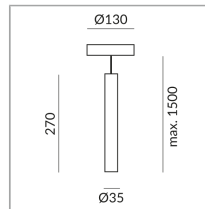

Single luminaire

Body Color

System

Specification

101107ch

chrome

15 Wattage

2700 K