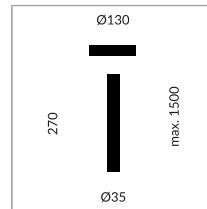

Single luminaire

Body Color

System

Specification

101107ch

chrome

15 Wattage

2700 K