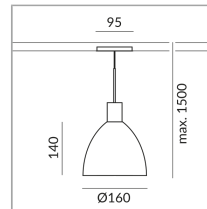

714190mcgy

mattchrome painted

8 Wattage

2700 K

650 lm

CRI 90

230 Volt

Phasenabschnitt (C)

Optional 3000k

[Installation pdf](#)

[Light data ldt/ies](#)

[3D data 3ds](#)

[5-year guarantee](#)

BRUCK-Design

Where to buy? - [Dealer](#)