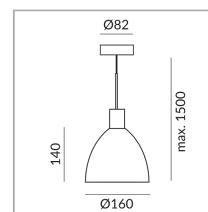

BRUCK.

SILVA NEO 160

SILVA NEO 160 AC S

104116mcgy

LED

Dimmable

Price €399.00 incl. VAT

Body Color

Systems

Single luminaire

Shade Color

WS

Bulb Type

AC-LED

System

Specification

104116mcgy

matchrome painted

8 Wattage

2700 K

650 lm

CRI 90

230 Volt

Phasenabschnitt (C)

Optional 3000k

[Light data ldt/ies](#)

[3D data 3ds](#)

[5-year guarantee](#)

BRUCK-Design

Where to buy? - [Dealer](#)