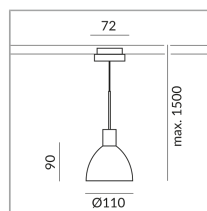

BRUCK.

SILVA NEO 110

SILVA NEO 110 DLR

864180ws

LED

Dimmable

Price €519.00 incl. VAT

Body Color

Shade Color

Systems

DUOLARE 230V track

Bulb Type

AC-LED

System

Specification

864180ws

Painted white

8 Wattage

2700 K

650 lm

CRI 90

230 Volt

Phasenabschnitt (C)

Optional 3000k

[Installation pdf](#)

[Light data ldt/ies](#)

[3D data 3ds](#)

[5-year guarantee](#)

BRUCK-Design