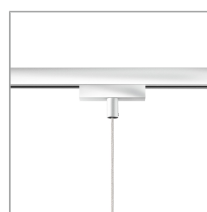

Shade Color

Systems

DUOLARE 230V track

Bulb Type

AC-LED

System

Specification

864180ws