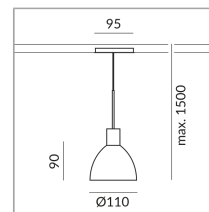

Systems

ALL-IN 230V track

Bulb Type

AC-LED

System

Specification

714183sw

painted black